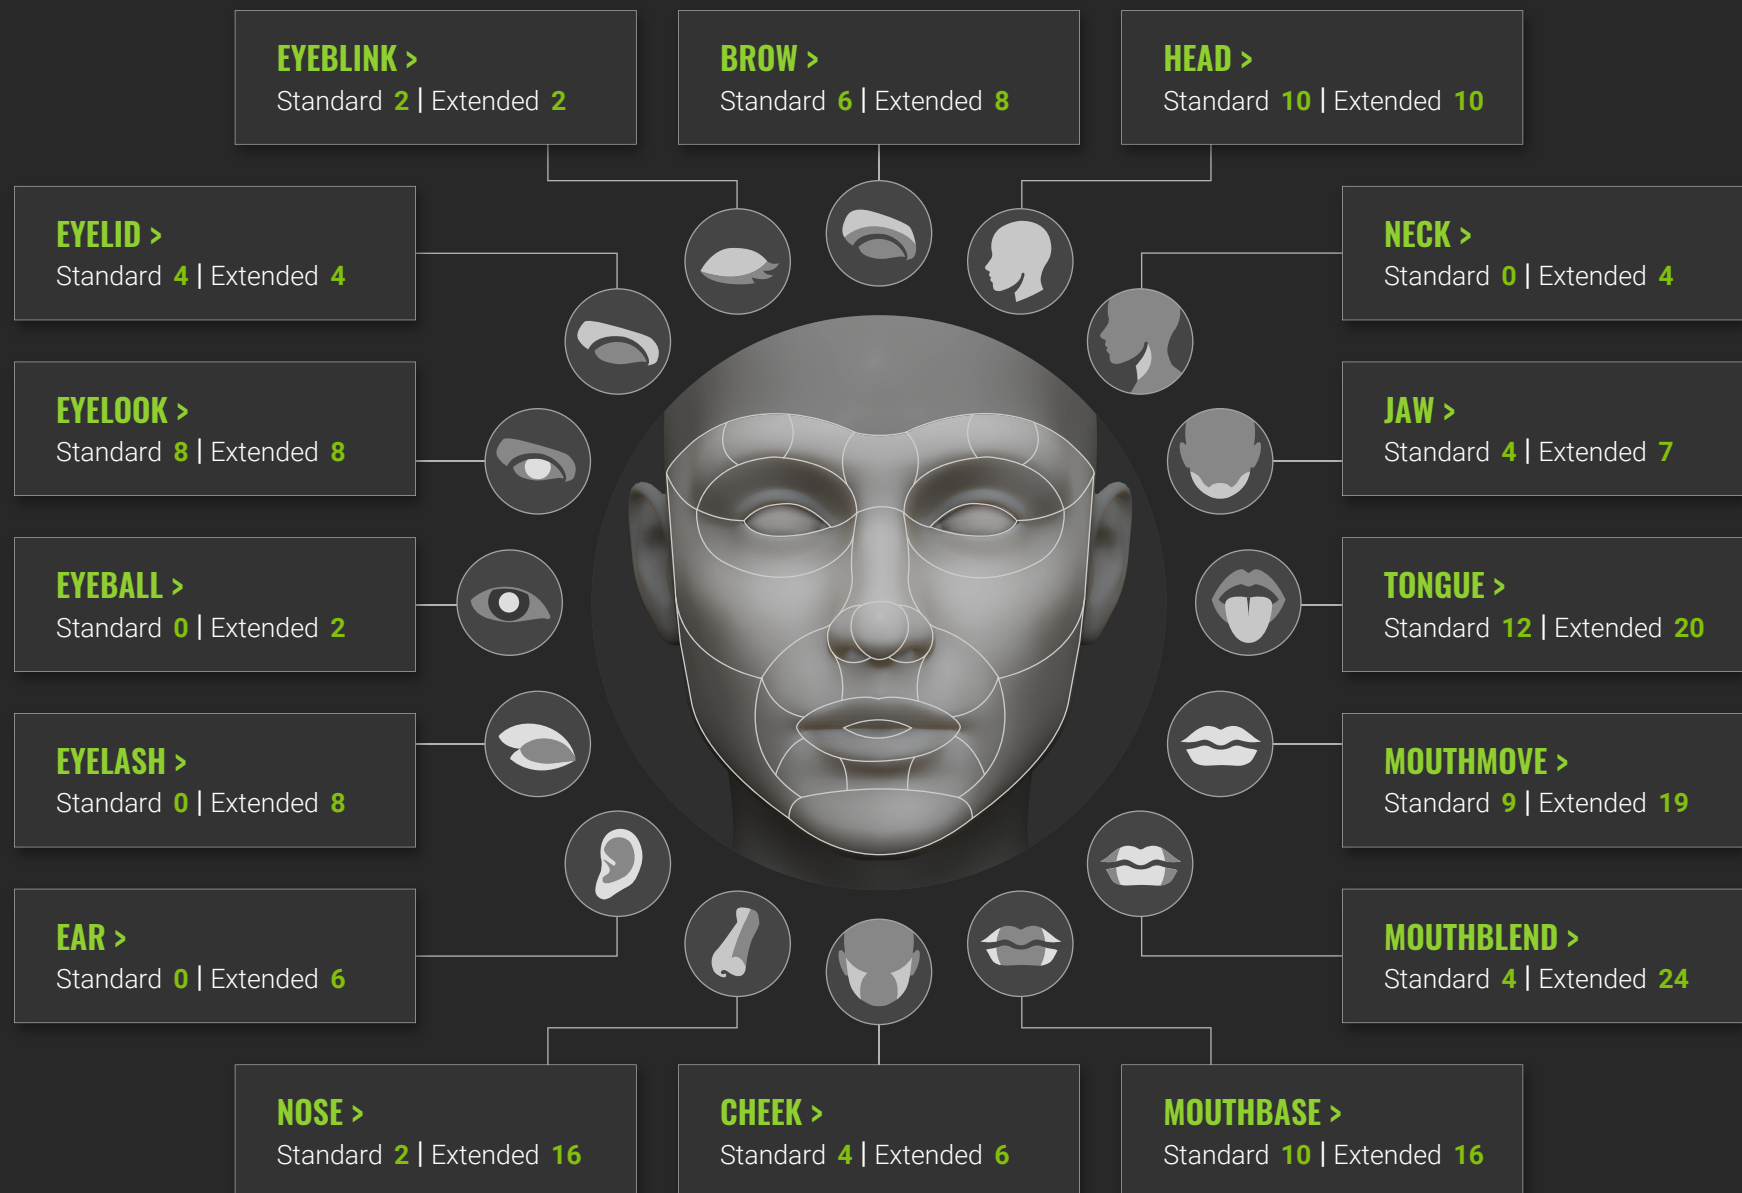

LIST OF STANDARD & EXTENDED EXPRESSION MORPHS

- [INTRODUCTION](#)
- [STANDARD & EXTENDED EXPRESSION MORPH INDEX](#)
- [LEARN MORE: CREATE EXPRESSION MORPHS](#)

60+ | 140+ CATEGORIZED EXPRESSION MORPHS

Two levels of Expression Profiles are provided depending on the type of projects users choose. The 60+ morphs in the Standard level are compatible with most facial mocap such as ARKit, and are performance friendly for interactive XR or games. The 140+ morphs in the Extended level enable fine control over the nuances of the character's expressions, and are suitable for realistic production or AI driven digital humans.

60+

Standard Expression Profile

60+ Blendshapes

140+

Extended Expression Profile

140+ Blendshapes

Brow

Standard Expression Profile 6

Brow Raise Inner L

Brow Raise Inner R

Brow Raise Outer L

Brow Raise Outer R

Brow Drop L

Brow Drop R

Extended Expression Profile 8

Brow Raise Inner L

Brow Raise Inner R

Brow Raise Outer L

Brow Raise Outer R

Brow Drop L

Brow Drop R

Brow Compress L

Brow Compress R

EyeBlink